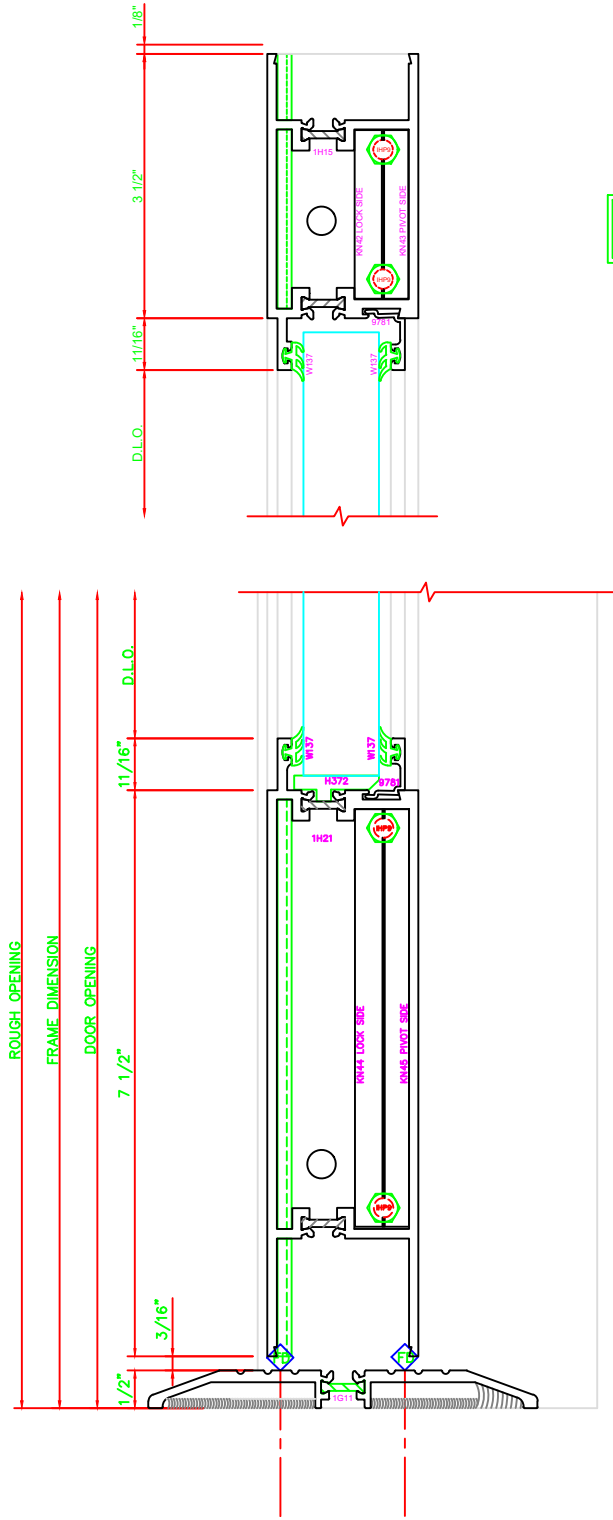

317	STILE
	S/A D302 FOR EFCO STANDARD ABH A160HD CONTINUOUS HINGE

ERASE NOTE
STANDARD CONTINUOUS HINGE AND STILE

301	STILE
	S/A D302 FOR OFFSET PIVOTS

ERASE NOTE
BUTT HINGES CAN NOT BE USED WITH THERMASTILE DOORS

100	TOP RAIL
	S/A D302

ERASE NOTE
TOP RAIL FOR SURFACE CLOSERS, OR DORMA TYPE C.O.C., NOT LCN C.O.C.

200	BOTTOM RAIL
	S/A D302