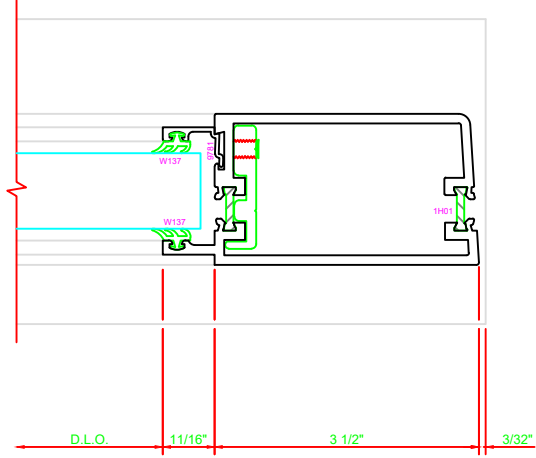

317	STILE
	S/A D302 FOR EFCO STANDARD ABH A160HD CONTINUOUS HINGE

ERASE NOTE
STANDARD CONTINUOUS HINGE AND STILE

301	STILE
	S/A D302 FOR OFFSET PIVOTS

ERASE NOTE
BUTT HINGES CAN NOT BE USED WITH THERMASTILE DOORS

100	TOP RAIL
	S/A D302

ERASE NOTE
TOP RAIL FOR SURFACE CLOSERS, OR DORMA TYPE C.O.C., NOT LCN C.O.C.

200	BOTTOM RAIL
	S/A D302