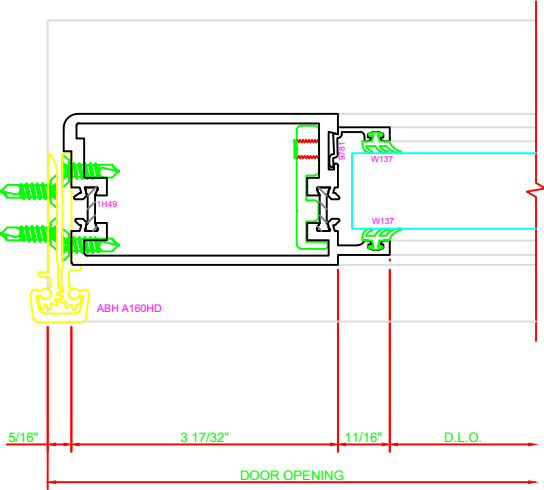

317	STILE
	S/A D302 FOR EFCO STANDARD ABH A160HD CONTINUOUS HINGE

ERASE NOTE
STANDARD CONTINUOUS HINGE AND STILE

301	STILE
	S/A D302 FOR OFFSET PIVOTS

ERASE NOTE
BUTT HINGES CAN NOT BE USED WITH THERMASTILE DOORS

100	TOP RAIL
	S/A D302

ERASE NOTE
TOP RAIL FOR SURFACE CLOSERS, OR DORMA TYPE C.O.C., NOT LCN C.O.C.

200	BOTTOM RAIL
	S/A D302